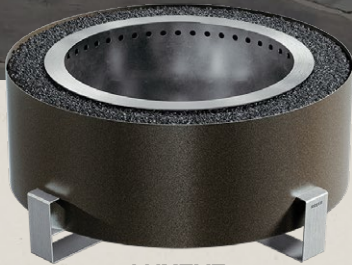

From tailgating to camping trips, the Y Series™ Smokeless Fire Pit features a lightweight, portable design with a built-in handle to accompany you on any adventure. Enjoy the warmth and ambiance of a smokeless fire wherever you go.

Y SERIES
Stainless Steel

Outpost 19 Kettle Hook
Outpost 19 Grill

Y Series Fire Pit

Transit Case

LUXEVE

FEED YOUR STYLE

Customize and enhance your outdoor space with the Luxeve® Smokeless Fire Pit, offering elegance and warmth without the smoke. Designed with sleek, modern aesthetics, the Luxeve is available in various colors to match any backyard decor.

LUXEVE
Customizable Stainless Steel

Luxeve Fire Pit
White River, Bronze Vein, Earth Rust & Silver Vein

Luxeve Glass Included
Black, Dark Blue, Amber Brown, Crystal Clear & Gray

Zentro 24 Round Stainless Fire Pit
Available in Steel

ZENTRO

FEED YOUR SURROUND

Designed for the patio enthusiast, the Zentro® Smokeless Fire Pit accommodates most block, stone, or concrete backyard fire pit surrounds. Available in round or square sizes, with a stainless or steel finish to match your outdoor space.