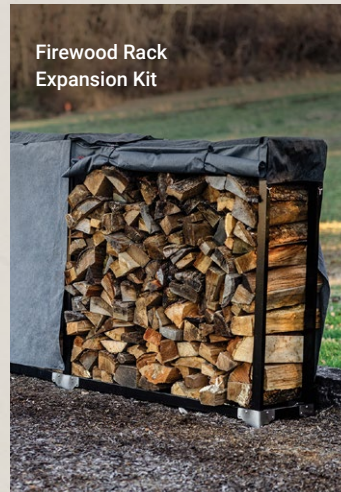

Firewood Rack
Expansion Kit