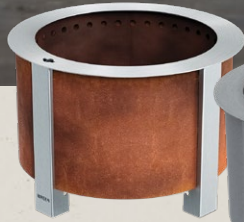

Breeo Smokeless Fire Pits are manufactured in Pennsylvania with thick gauge, stainless, and Corten steel, so you don't have to worry if your fire pit will last for the next season or years.

CORTEN STEEL

SMOKELESS TECHNOLOGY

STEP 1

X AIRFLOW

The X Airflow® is a raised air vent design on the bottom of the fire pit that enables oxygen to feed the fire even after significant ash build-up.

STEP 2

DOUBLE WALL TECHNOLOGY

Air enters through the bottom of the double-wall cavity while the fire heats the sides of the pit. Hot air rises through the gap between the two walls as the fire burns.

STEP 3

SECONDARY COMBUSTION

The hot air then exits the double wall through holes around the rim. This pressurized, heated oxygen mixes with the smoke and causes secondary combustion or reburn.

X Series 24 Corten Fire Pit
Available in Stainless Steel

X SERIES

FEED YOUR BACKYARD

Our flagship smokeless fire pit, the X Series, is built to last and designed to ensure a smokeless experience. It's the perfect centerpiece for outdoor gatherings.