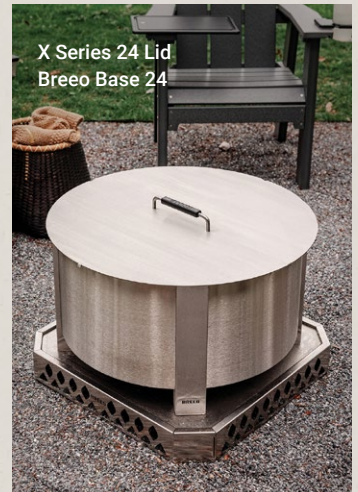

X Series 24 Lid
Breco Base 24