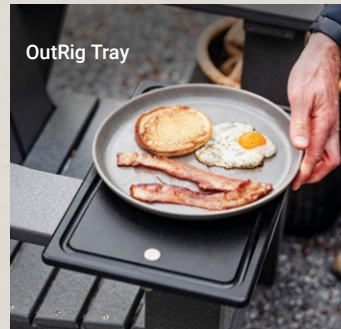

FIRESIDE FURNITURE

FEED YOUR RELAXATION

Crafted with the fireside gathering in mind, Breeo fireside furniture is built to last a lifetime outside, with unique design features and accessories that make it more than just furniture.