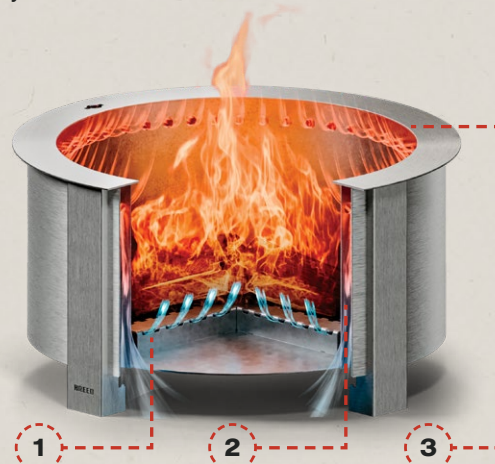

SMOKELESS TECHNOLOGY

STEP 1

X AIRFLOW

The X Airflow® is a raised air vent design on the bottom of the fire pit that enables oxygen to feed the fire even after significant ash build-up.

STEP 2

DOUBLE WALL TECHNOLOGY

Air enters through the bottom of the double-wall cavity while the fire heats the sides of the pit. Hot air rises through the gap between the two walls as the fire burns.

STEP 3

SECONDARY COMBUSTION

The hot air then exits the double wall through holes around the rim. This pressurized, heated oxygen mixes with the smoke and causes secondary combustion or reburn.