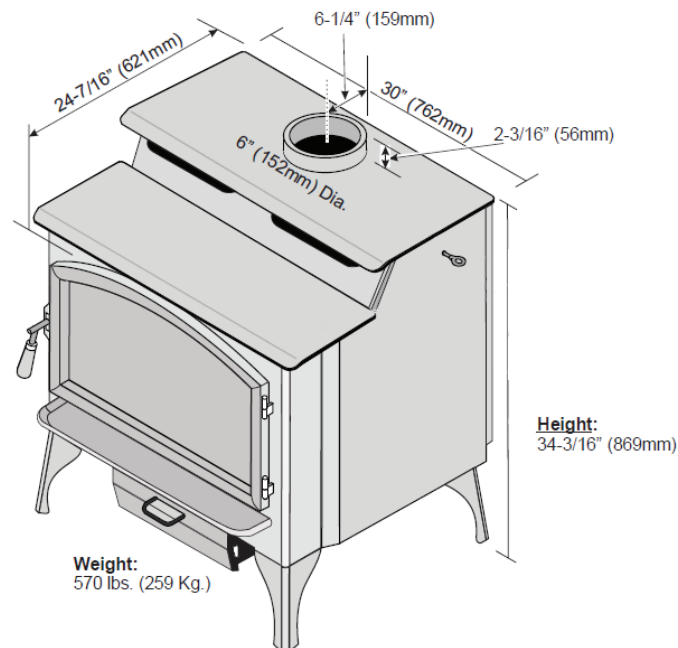

LIBERTY™ NEXGEN-FYRE™ WOOD BURNING STOVE

**EPA
CERTIFIED**

THE ULTIMATE WHOLE HOUSE HEATER

The Liberty™ is our largest freestanding wood stove made for heating large homes and living spaces. At only 2.5 grams of emissions per hour, it is one of the cleanest burning large stoves approved by the EPA. The huge firebox and fire viewing area allow you to load wood up to 24" long and fully appreciate the splendor of the fire. It also features a single control to adjust air flow, making it easy to achieve burn times up to 12 hours. This stove comes standard with a bypass damper and easy-glide ash pan. The Liberty's step-top design is enchanting yet functional, providing cooking and warming surfaces as well as radiant and convective heat.

The Liberty™ features our revolutionary GreenStart™ Igniter option for the modern wood burner; just load your wood and push a button!