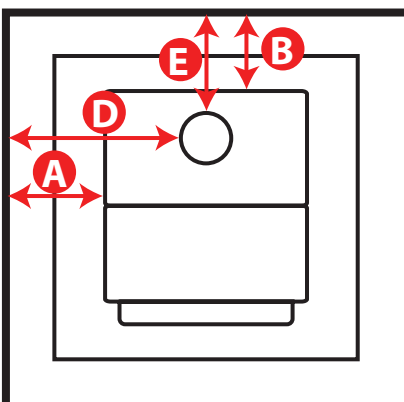

NEXGEN-FYRE™ TECHNOLOGY

NexGen-Fyre™ takes our non-catalytic wood burning technology to the next level! With NexGen-Fyre™, primary and secondary combustion are harnessed to create the ultimate blended combustion system that produces beautiful, balanced fires with double the BTU range, up to 50% greater heat output, and longer burn times than any other non-catalytic technology.

SPECIFICATIONS

Emissions: 2.5 Grams Per Hour
Heating Capacity:* Up to 2,500 Square Feet
EPA Tested BTU Range: 15,155 to 63,239 BTUs Per Hour
Real World BTUs: *EPA tests to determine BTU output are achieved with a single load of wood at each burn rate. At home, you are likely to add more wood to your insert to maintain your desired comfort level. By the simple process of loading your fireplace insert with additional wood, you could achieve up to a 20% higher heat output than established during EPA testing.*
Construction: 5/16" to 3/16" Steel Plate
Efficiency:** 70% HHV
Glass Area: 232 sq. in (21-1/4" W x 11-3/4" T)

* Heating capacity may vary depending on degree of home insulation, floor plan and ambient temperature zone of the area you live.

**As tested using B-415.1 using Cord Wood. HHV = High Heat Value

Maximum Burn Time: Up to 12 Hours
Firebox Size: 3.65 Cubic Feet
Maximum Log Size: 24"
Bypass Damper: Yes
Weight: 570 Pounds

OPTIONS

- 400 CFM Convection Fan
- Outside Air Kit
- **GREEN START™** Igniter

CLEARANCES & HEARTH PROTECTION

	Single Wall Connector	Double Wall Connector
A	16"	16"
B	15"	10"
C	9-1/2"	7-1/2"
D	28"	27-1/2"
E	18-1/4"	12-3/4"
F	21"	18-1/2"
	USA	Canada
G	16"	18"
H	6"	8"
I	6"	8"