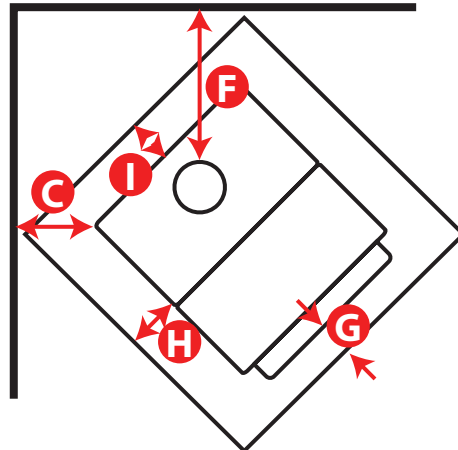

SPECIFICATIONS

Emissions: 2.5 Grams Per Hour
 Heating Capacity:* Up to 2,500 Square Feet
 EPA Tested BTU Range: 15,155 to 63,239 BTUs Per Hour
 Real World BTUs: *EPA tests to determine BTU output are achieved with a single load of wood at each burn rate. At home, you are likely to add more wood to your insert to maintain your desired comfort level. By the simple process of loading your fireplace insert with additional wood, you could achieve up to a 20% higher heat output than established during EPA testing.*
 Construction: 5/16" to 3/16" Steel Plate
 Efficiency:** 70% HHV
 Glass Area: 232 sq. in (21-1/4" W x 11-3/4" T)

* Heating capacity may vary depending on degree of home insulation, floor plan and ambient temperature zone of the area you live.

**As tested using B-415.1 using Cord Wood. HHV = High Heat Value

Maximum Burn Time: Up to 12 Hours
 Firebox Size: 3.65 Cubic Feet
 Maximum Log Size: 24"
 Bypass Damper: Yes
 Weight: 570 Pounds

OPTIONS

- 400 CFM Convection Fan
- Outside Air Kit
- **GREEN START™** Igniter

CLEARANCES & HEARTH PROTECTION

	Single Wall Connector	Double Wall Connector
A	16"	16"
B	15"	10"
C	9-1/2"	7-1/2"
D	28"	27-1/2"
E	18-1/4"	12-3/4"
F	21"	18-1/2"
	USA	Canada
G	16"	18"
H	6"	8"
I	6"	8"